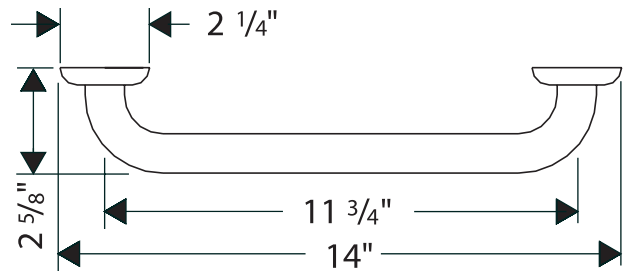

Towel Bar, 12"

06598XX0

Available in Chrome (00), Brushed Nickel (82), Polished Nickel (83), Polished Brass (93)

Product Specification

Solid brass